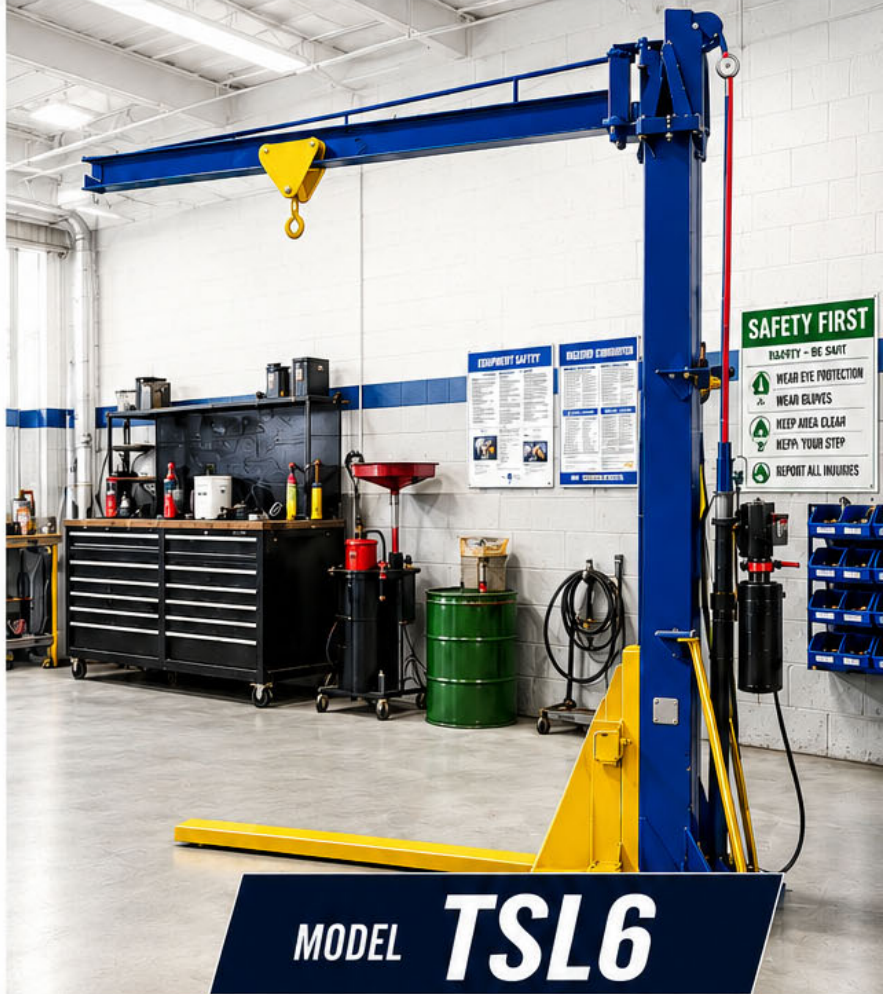

TARGET LIFTS

— INTERNATIONAL —

BUILT FOR STRENGTH. BUILT FOR AMERICA.

BUILT FOR
AUTO RECYCLERS
& INDUSTRIAL
PROFESSIONALS

**SINGLE COLUMN
DISMANTLING LIFT
WITH MOVABLE JIB CRANE
ON TOP**

**6,000 LB
CAPACITY**

★ LEASING AVAILABLE ★
AS LOW AS

\$275

/ MONTH OAC

* SPECS AND PRICES MAY CHANGE
WITHOUT NOTICE. CALL US FOR
CURRENT PRICING AND SHIPPING.

MODEL **TSL6**

QUICK SPECS	SPECIFICATIONS
CAPACITY	6,000 LBS
LIFT HEIGHT	10 FT 6 IN (126 IN)
LIFTING HEIGHT	6 FT (72 IN)
OVERALL HEIGHT	165 IN
OVERALL WIDTH	57 IN
LOW ARM HEIGHT	4.5 IN
ARM LENGTH	88 IN
BASEPLATE SIZE	30 IN X 47 IN
ANCHOR BOLTS	16 INCLUDED
POWER UNIT	2HP, 220V, 1PH (OTHERS OPTIONAL)
WEIGHT	950 LBS
SETUP	EASY SETUP ON SITE

FEATURES

6,000 LB CAPACITY

Built tough for heavy components and daily use.

MOVABLE JIB CRANE WITH TROLLEY

Optional 500 lb overhead beam and trolley for flexible lifting.

SINGLE POINT SAFETY RELEASE

Easy to operate with reset for added safety.